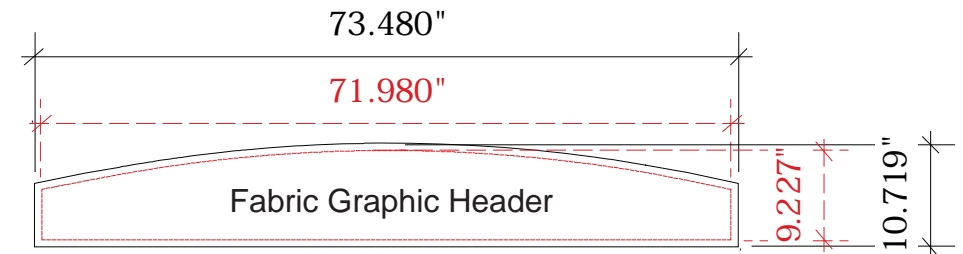

Finished Size: 89"w x 84.25"h

Live Area: 86"w x 82"h

Add 1.125" bleed on top and bottom of graphic

Add 1.5" bleed on left and right side of graphic

1/2" Hook Velcro to be sewn into all 4 front sides.

Finished Size: 24.5"w x 84.25"h

Live Area: 21"w x 82"h

Add 1.125" bleed on top and bottom of graphic

Add 1.75" bleed on left and right side of graphic

1/2" Hook Velcro to be sewn into all 4 front sides.

Finished Size: 73.48"w x 10.719"h

Live Area: 71.98"w x 9.227"h

Add 3/4" bleed on all sides

NOTE: Graphic files must be @ 150 dpi Finished Size.

DO NOT send Flattened Files. Production can not manipulate the content, proportion or color of these files.

Blue Area indicates 3/4" bleed area around the counter and the monitor

- * Note: When adding Monitors and Counters to the Magellan Miracle unit, portions of the graphic will be covered. Please design graphic layout according to suggested locations.