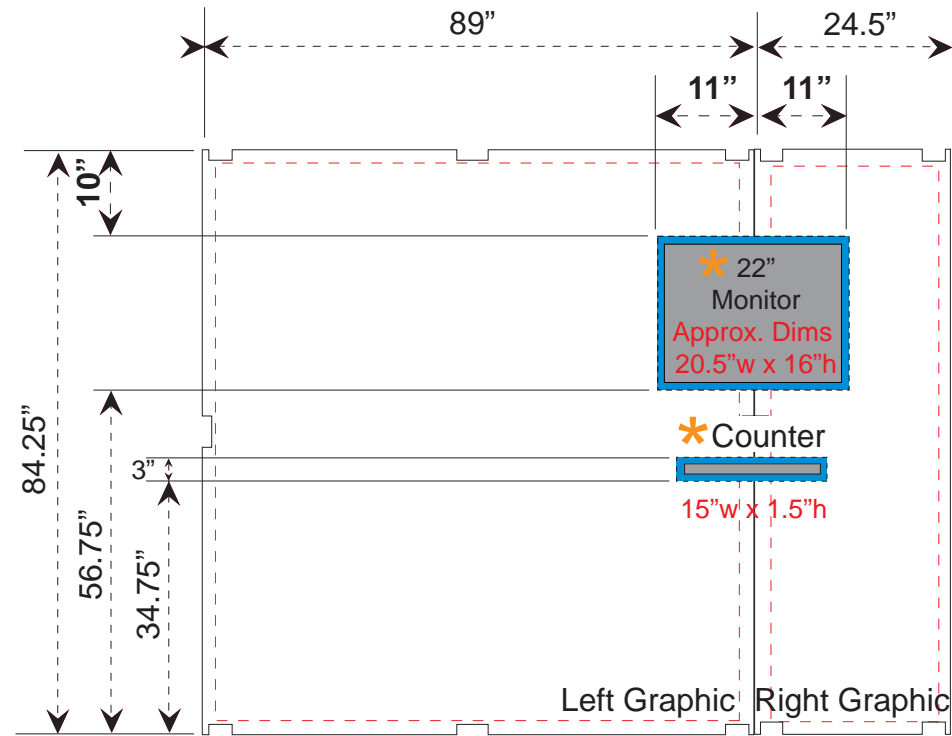

Finished Size: 89"w x 84.25"h

Live Area: 86"w x 82"h

Add 1.125" bleed on top and bottom of graphic

Add 1.5" bleed on left and right side of graphic

1/2" Hook Velcro to be sewn into all 4 front sides.

Finished Size: 24.5"w x 84.25"h

Live Area: 21"w x 82"h

Add 1.125" bleed on top and bottom of graphic

Add 1.75" bleed on left and right side of graphic

1/2" Hook Velcro to be sewn into all 4 front sides.

Finished Size: 73.48"w x 10.719"h

Live Area: 71.98"w x 9.227"h

Add 3/4" bleed on all sides

NOTE: Graphic files must be @ 150 dpi Finished Size.

DO NOT send Flattened Files. Production can not manipulate the content, proportion or color of these files.

Blue Area indicates 3/4" bleed area around the counter and the monitor

- * Note: When adding Monitors and Counters to the Magellan Miracle unit, portions of the graphic will be covered. Please design graphic layout according to suggested locations.